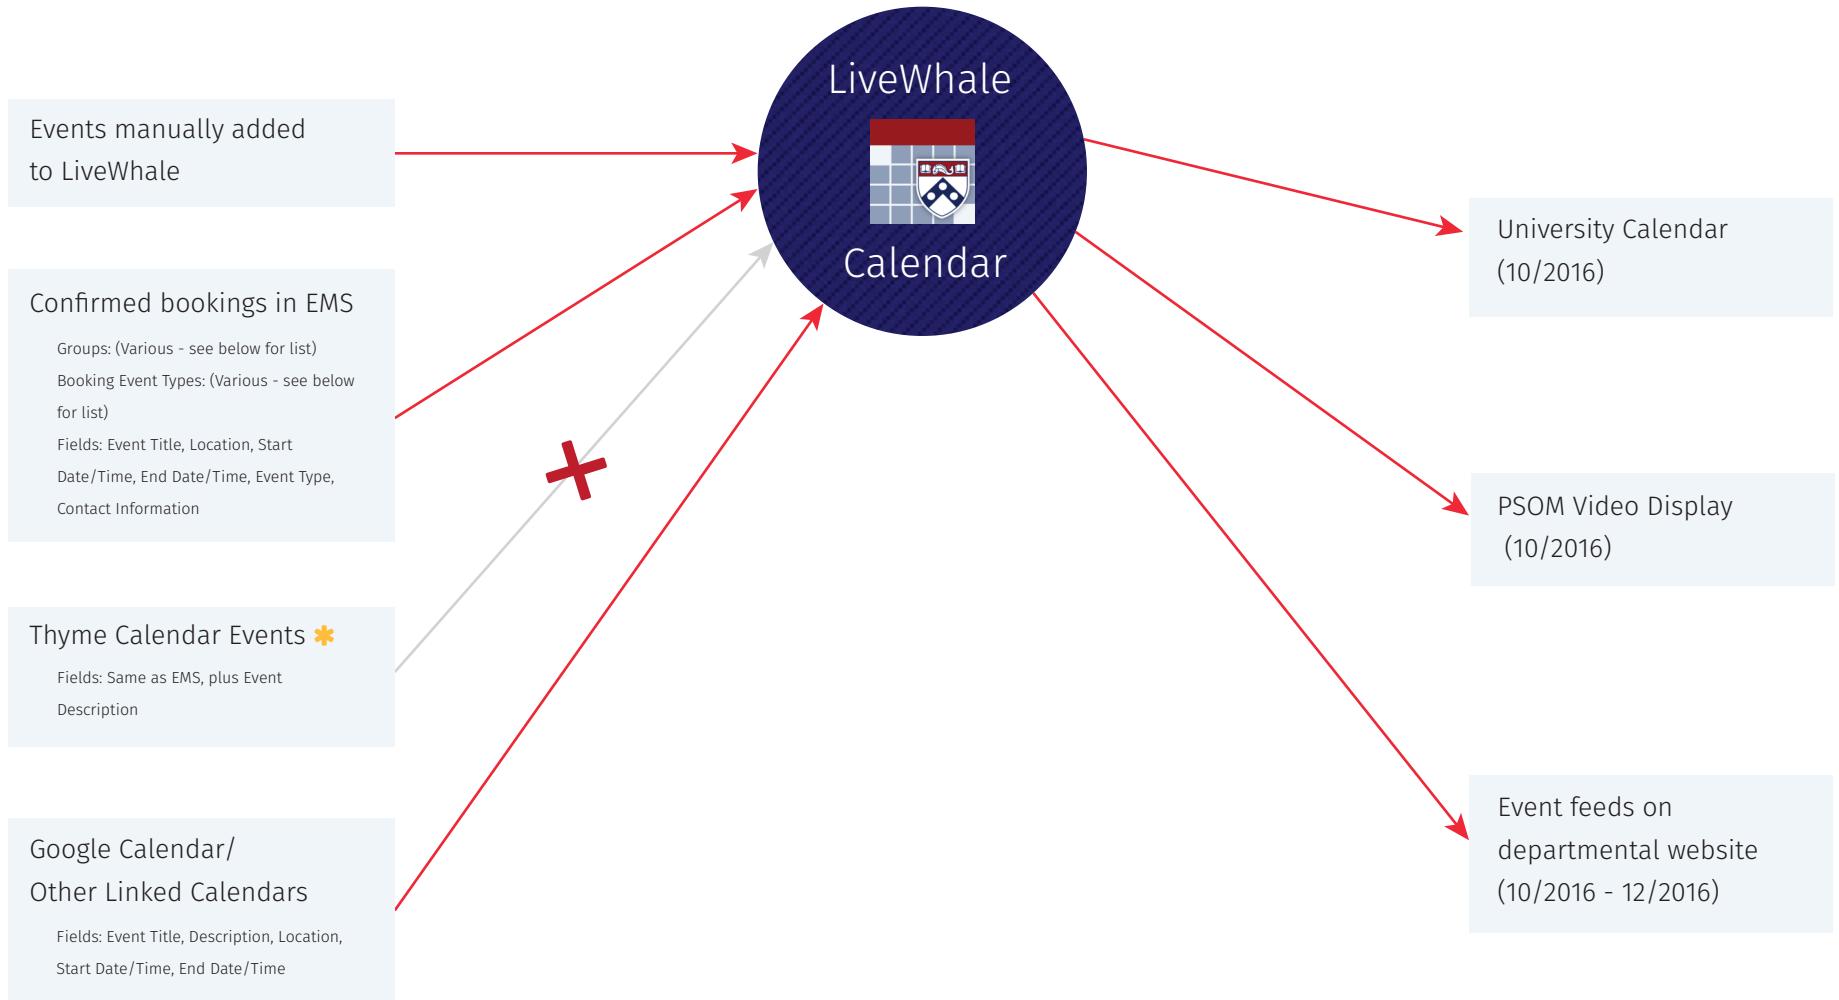

# Flow of Event Information - POST-MIGRATION

\* Will turn off all Thyme calendar feeds to LiveWhale once departmental websites have all been updated to pull from LiveWhale.